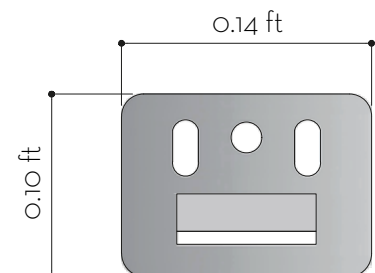

Accesories

Aluminium fixing plate