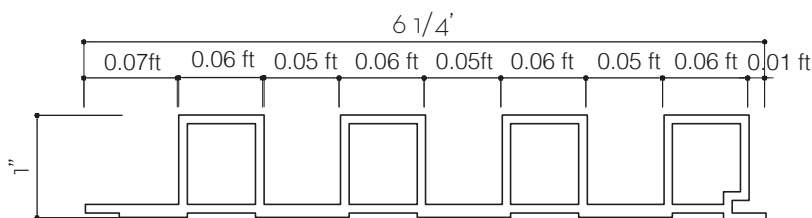

Estructure: