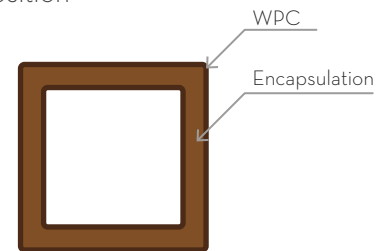

## CHARACTERISTICS.

3D WALL PANEL	
Wide:	6 1/4'
Lenght:	9' - 6"
Depth:	1"
Finish:	Ribbed
Weight:	4 lb / unit
Composition:	Encapsulated WPC

### Composition